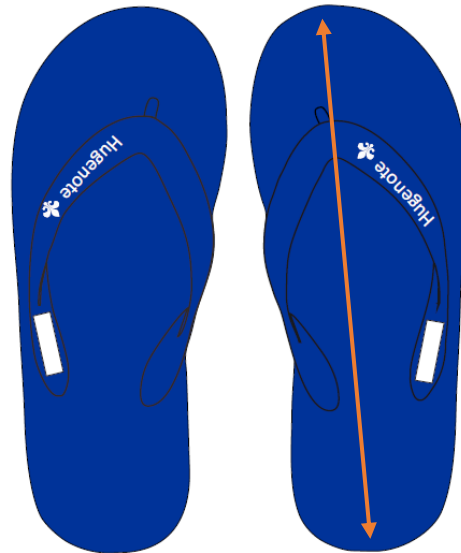

## Size Chart

Size

- 9 – 18cm
- 10 – 19cm
- 11 – 20cm
- 12 – 20.5cm
- 13 – 21.3cm
- 1 – 22.2cm
- 2 – 23cm
- 3 – 24cm
- 4 – 24.9cm
- 5 – 25.8cm
- 6 – 26.5cm
- 7 – 27cm
- 8 – 27.8cm
- 9 – 28.5cm
- 10 – 29.5cm
- 11 – 29.5cm
- 12 – 31cm

Measured from the very tip of the toe to the end of the heel in the middle.

For further info, contact Justine

cell: 083 321 9146 | ph: 021 975 1567 | fax: 021 975 1567  
 email: [info@justpromotions.co.za](mailto:info@justpromotions.co.za) | [www.justpromotions.co.za](http://www.justpromotions.co.za)